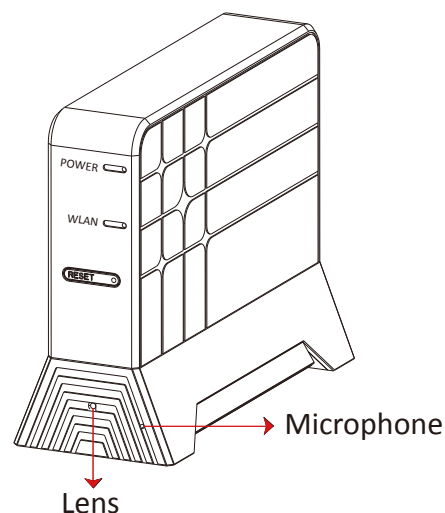

PV-WB10i

Covert DVR in Wi-Fi Booster Design

Feature

- Built-in Wi-Fi allows you to control, view, and download video from smartphone/tablet
- Built-in IP enables remote control function to operate anywhere in the world using smartphone
- Record at 1080p/720p/WVGA @25/30fps
- Support up to 32G memory card
- Appear as normal Wi-Fi booster with built-in DVR and 2MP camera
- Powered by AV outlet - no batteries needed!
Can function as Wi-Fi signal booster
- LED indicators for power, charging, IP and recording
- Over-write function;
hassle free for changing memory card

Product Sketch

Specification

Built-in Camera Module	
Built-in Image Sensor	1/2.9" progressive CMOS sensor
Sensor Resolution	2000x1121
Sensor Sensitivity	0.1 Lux @ F 2.0
Lens F/No.	F 2.0
Focal Length	4.3mm
Angle of View	78.2°
Video Spec.	
Algorithm	H.264, JPEG
File Format	MOV, JPG
Video Recording Mode	Auto/Manual/Motion Detection
Recording Capability	1920x1080, 1280x720, 848x480
Frame Rate	Up to 30 fps
Photo Capability	2M(1600*1200)
Wi-Fi	
Wi-Fi	Built-in Wi-Fi Module(IEEE 802.11b/g/n)
Wi-Fi Protocol	TCP/IP
Storage & I/O	
Memory type	Memory Card (Support SDHC max. 32GB)
Data Interface	Mini USB 2.0
Misc.	
Date/Time Table	YYYY/MM/DD, HH:MM:SS
Snapshot	recording and playback video (via smartphone)
Power	
Power Input	AC 100~240V
Charging Output	DC 5V/1A
Recording Time	500min @ 1920x1080 resolution (16GB memory card)
Physical	
Dimension	26x110x90 mm