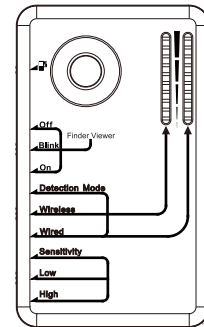

Product Sketch

Introduction

This extremely small model is used heavily to all levels of law enforcement, private investigators and for personal use for people that demand to have privacy in their lives!

RD-30 detects wired and wireless audio and video devices with frequencies between 20MHz - 6GHz.

On the back side of this detector, you will find red LED lights that flash intermittently. Looking through the eyepiece, you can see anything that reflects light back to you.

If there is a hidden wired or wireless spy camera, even the size of a tiny pinhole, it will reflect light back to you and you can easily locate the hidden camera source even if the camera is powered off!

Specification

Item Number	RD-30
Battery Type	AAA Battery
Frequency Range	20MHz - 6GHz
Dimension	80x52x15.5mm
Weight	74g (without battery)

※ Specifications are subject to change without prior notice.

Standard Accessories

AAA Battery*3

Quick Guide

CE/FCC Certified